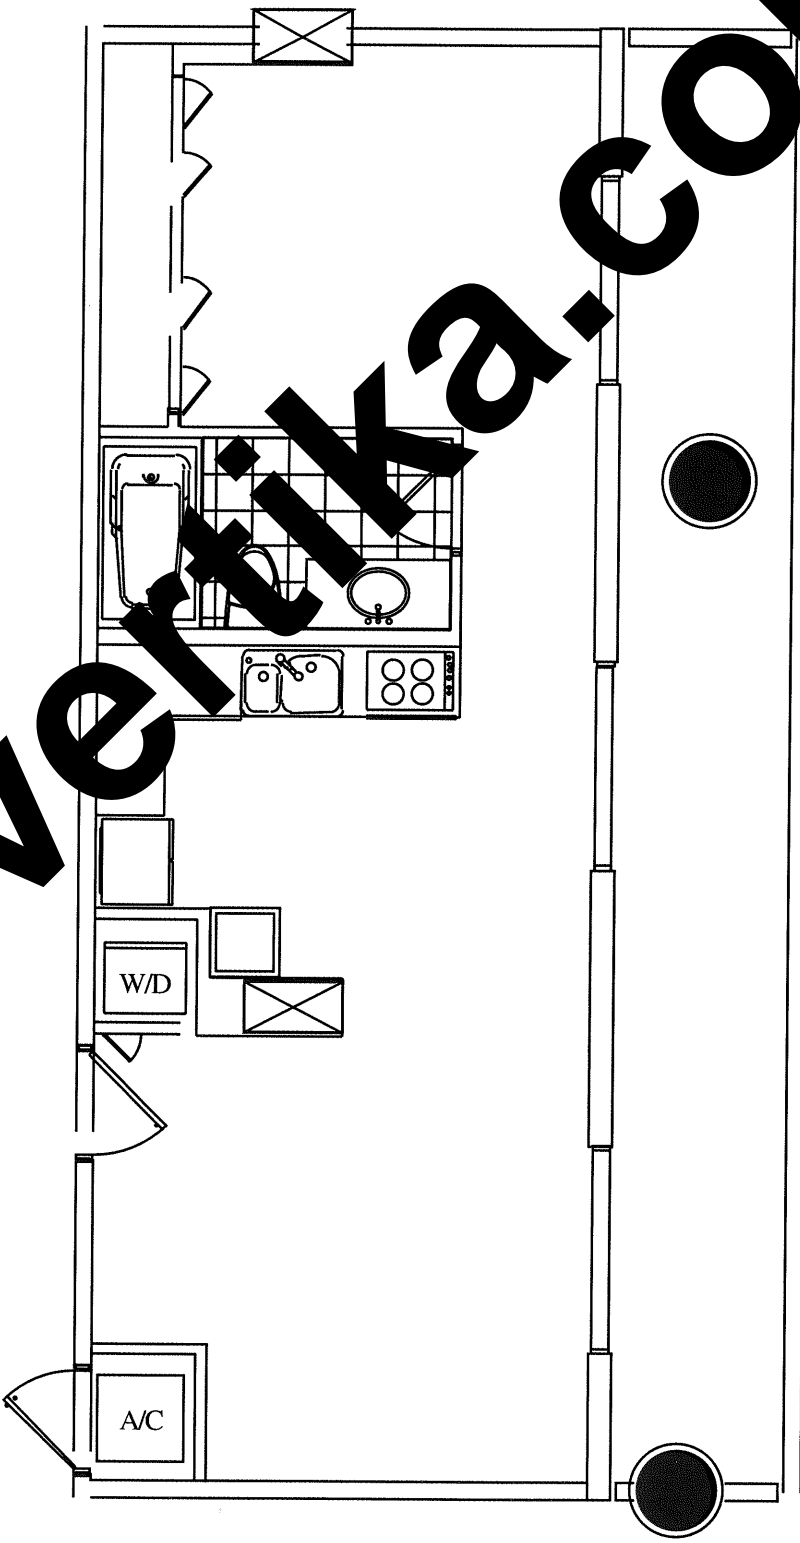

NEO VERTIKA

Dare to dream out loud.

Flat Type R

Total Area:	870 sq ft.	80.9 M ²
AC Area:	639 sq ft.	59.4 M ²
Balcony Area:	231 sq ft.	21.5 M ²
Cubic Area:	7,500 cu ft.	212.4 M ³

Neovertika.com