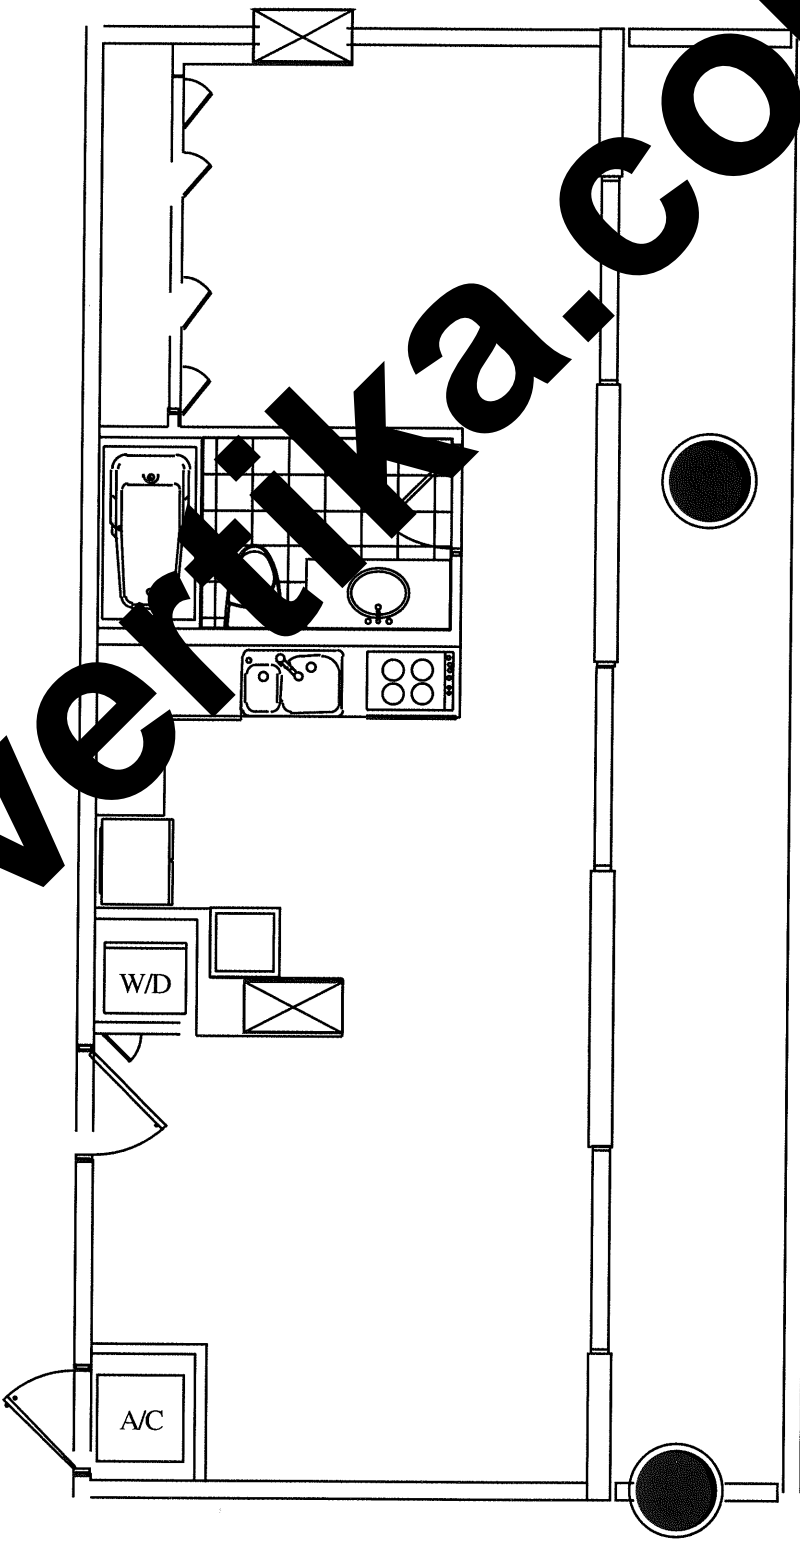

NEO VERTIKA
Dare to dream out loud.

Flat Type R

Total Area:	870 sq ft.	80.9 M ²
AC Area:	639 sq ft.	59.4 M ²
Balcony Area:	231 sq ft.	21.5 M ²
Cubic Area:	7,500 cu ft.	212.4 M ³

Neovertika.com